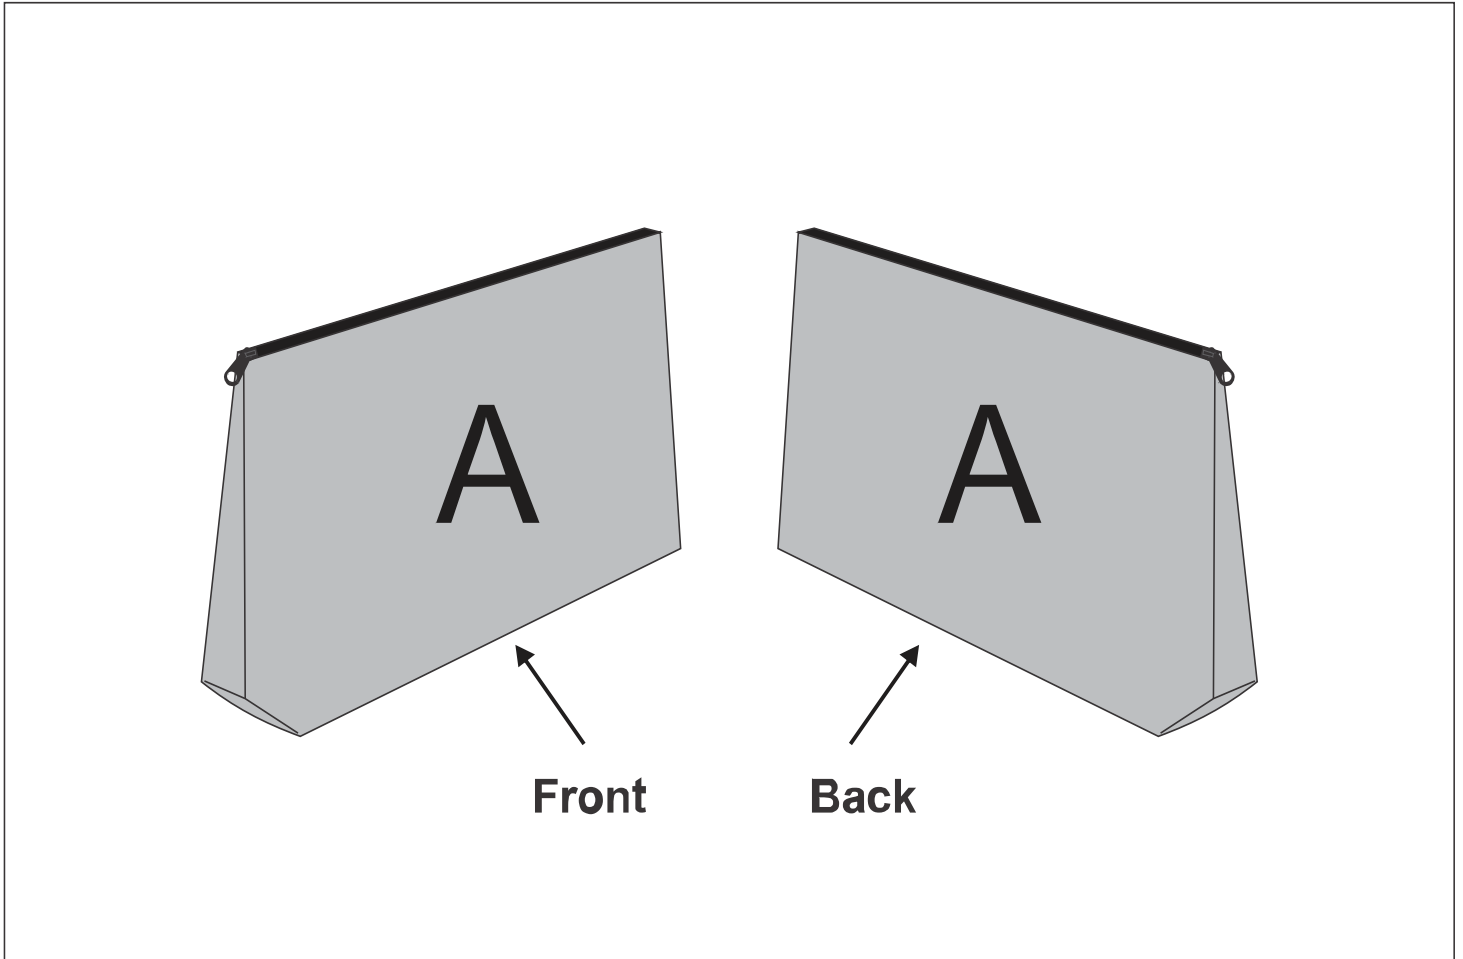

SG-HP-124-G

PPS Hoppla Leanne RPET Midi Toiletry Bag

Need to know:

Includes 1-Position Sublimation (setup fees apply)

- Please Note: We cannot guarantee 100% logo Alignment on all Brandable Panels.

Branding Options:

| Position | Branding Method (Branding Code) | No. of Colours | Dimension |
|----------|---------------------------------|----------------|-------------------------|
| A | Custom Sublimation A (CPSUB-A) | Full Colour | 308mm wide x 418mm high |